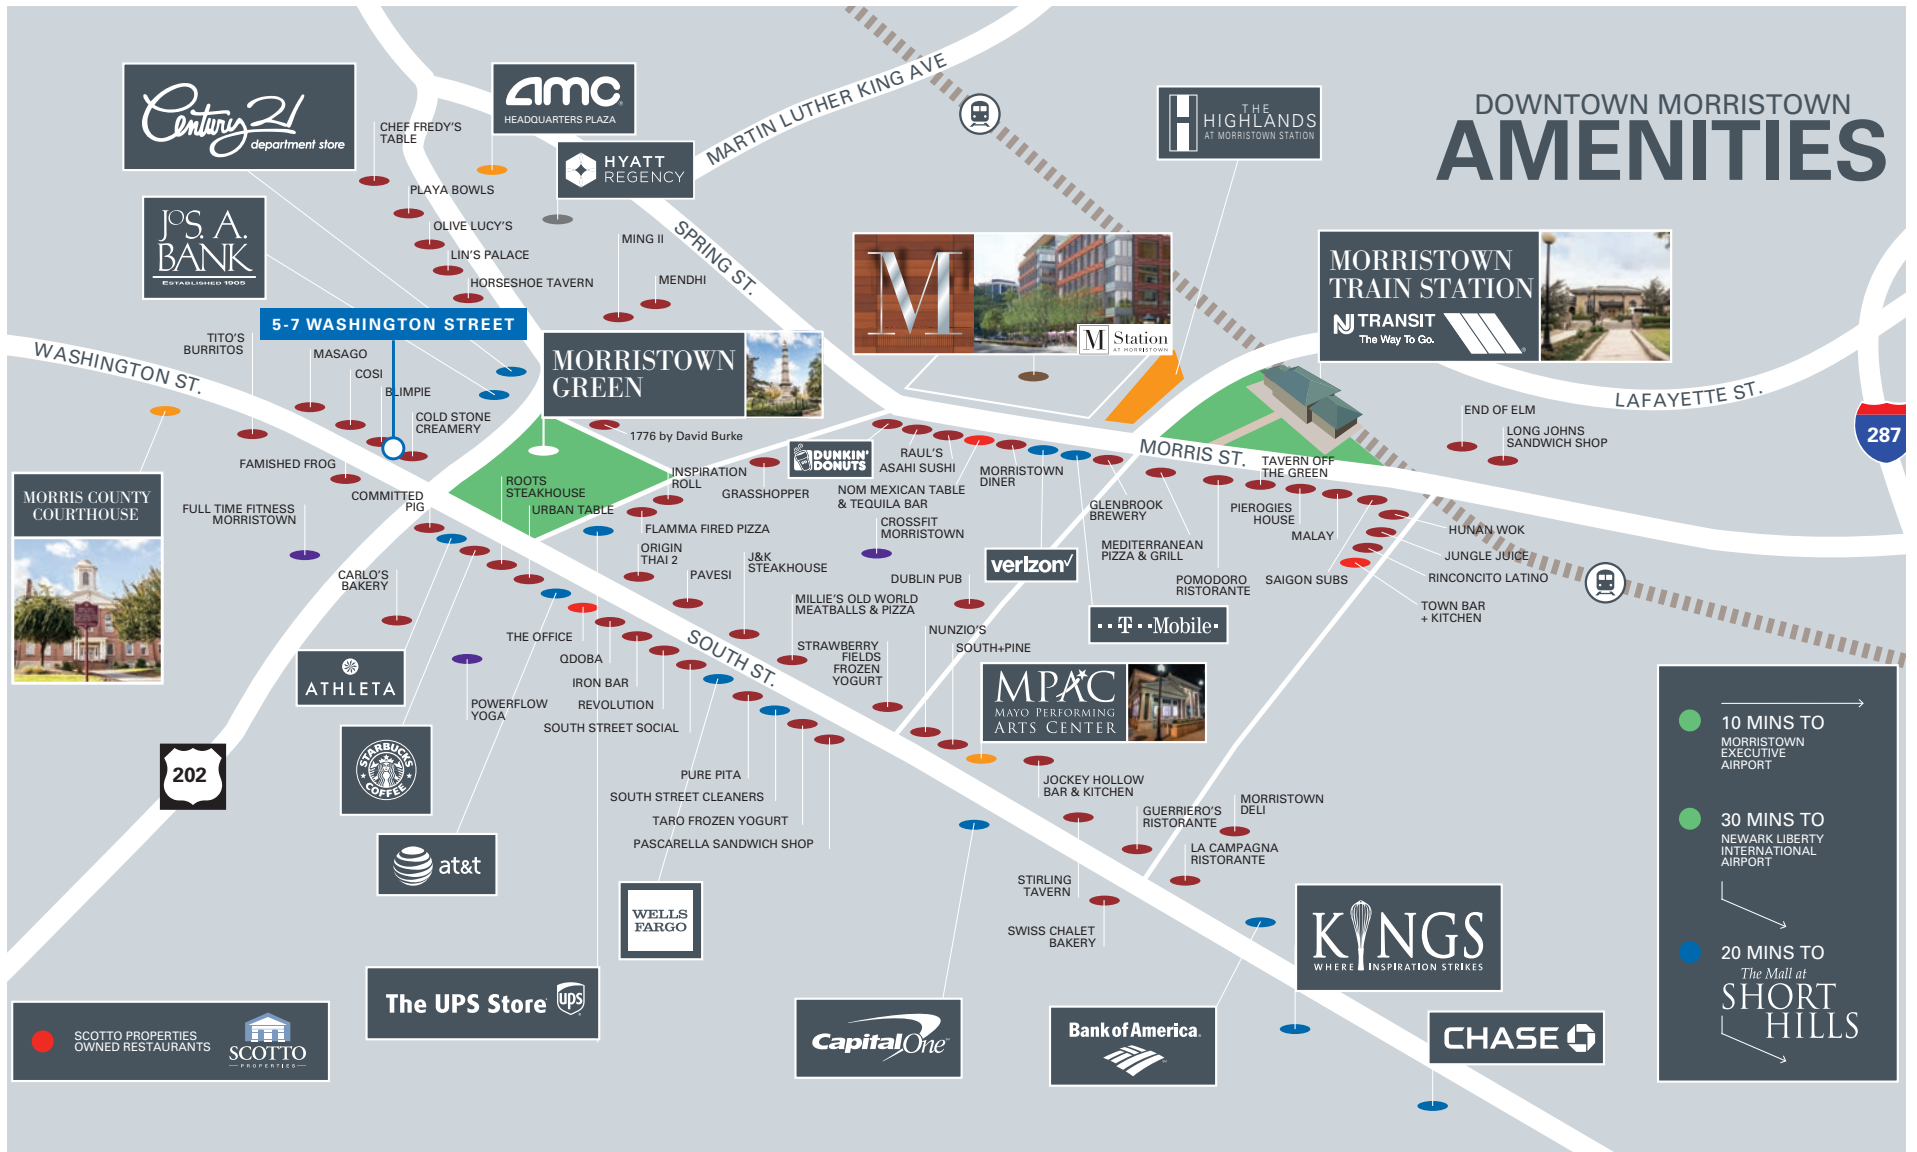

## Neighbors

Athleta, Starbucks, Legends Sports Bar, Morris County Courthouse, Whole Foods Market and Roots Steakhouse

## Comments

Adjacent to Morristown Green

This highly visible retail location is available for the first time in over 10 years

Ground floor retail space with storage space in the basement

## Area Neighbors

# Area Map